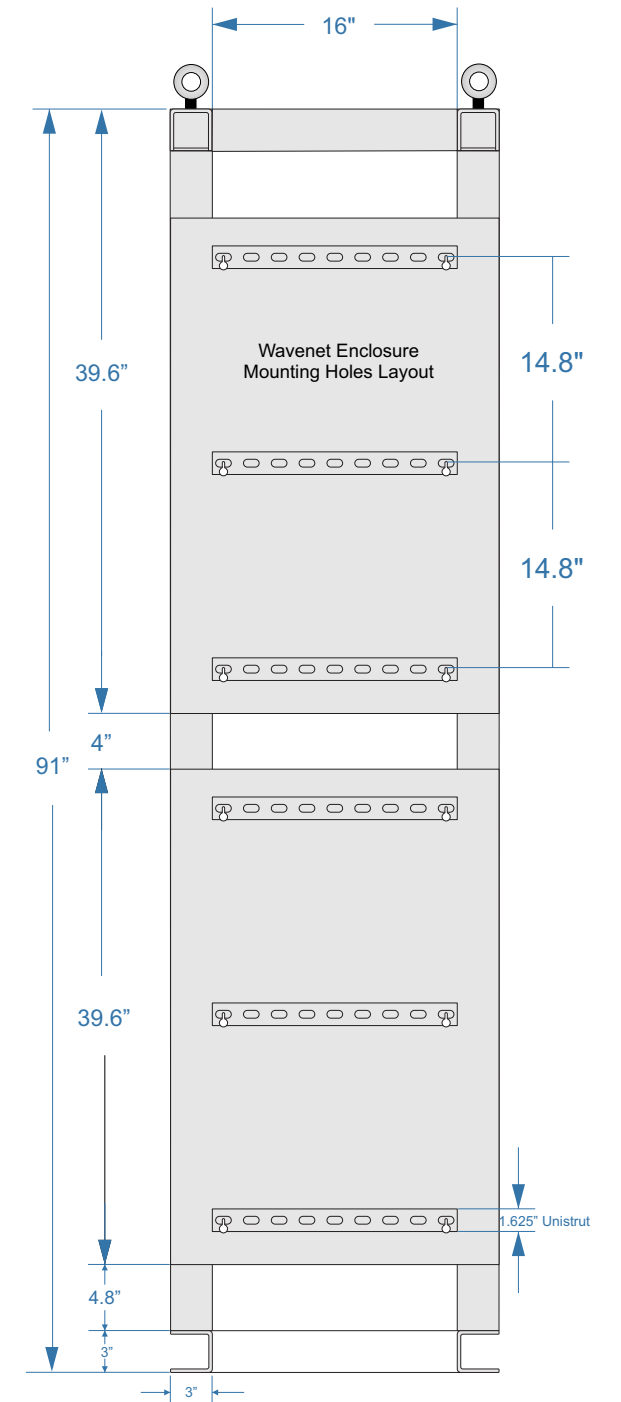

**DC/DC CONVERTERS
"C" CHANNEL RACK**

**DC/DC CONVERTERS
IN "C" CHANNEL RACK**

REVISIONS	

**FRONT VIEW
WAVENET ENCLOSURE DIMENSIONS**

STANDBY ENERGY
14134 CASTOR ST.
TOMBALL, TX 77375

CUSTOM CONVERTER RACK

Rack Mount 30/30 & 30/30 24V DC/DC Converters

DRAWING #

SCALE:

NTS

B.R.V

SHEET:

1 of 1