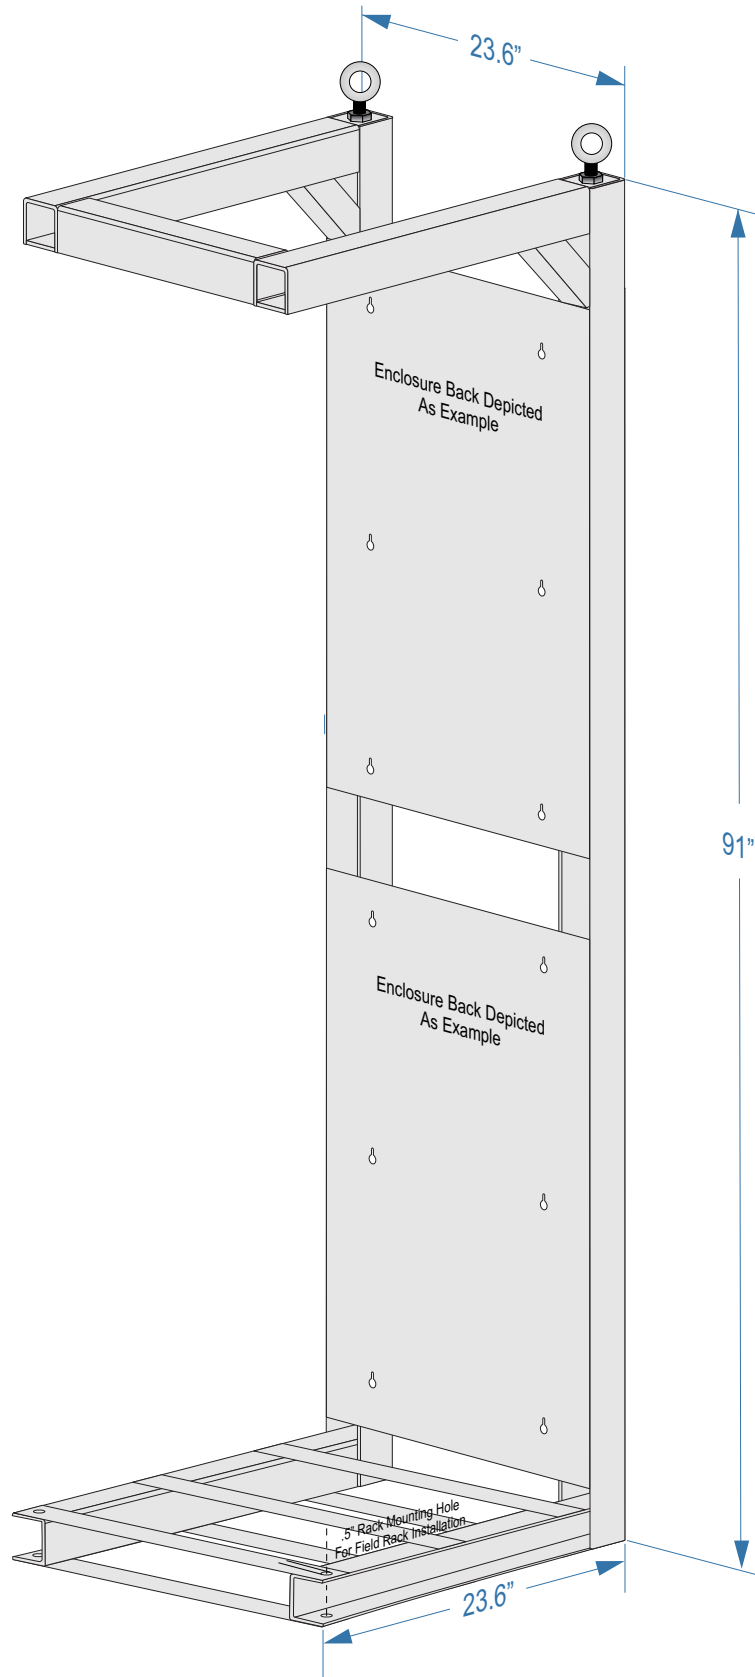

**DC/DC CONVERTERS
"C" CHANNEL RACK**

**DC/DC CONVERTERS
IN "C" CHANNEL RACK**

REVISIONS	

**FRONT VIEW
WAVENET ENCLOSURE DIMENSIONS**

STANDBY ENERGY
14134 CASTOR ST.
TOMBALL, TX 77375

CUSTOM CONVERTER RACK

Rack Mount 30/30 & 30/30 24V DC/DC Converters

DRAWING #

SCALE:

NTS

B.R.V

SHEET:

1 of 1