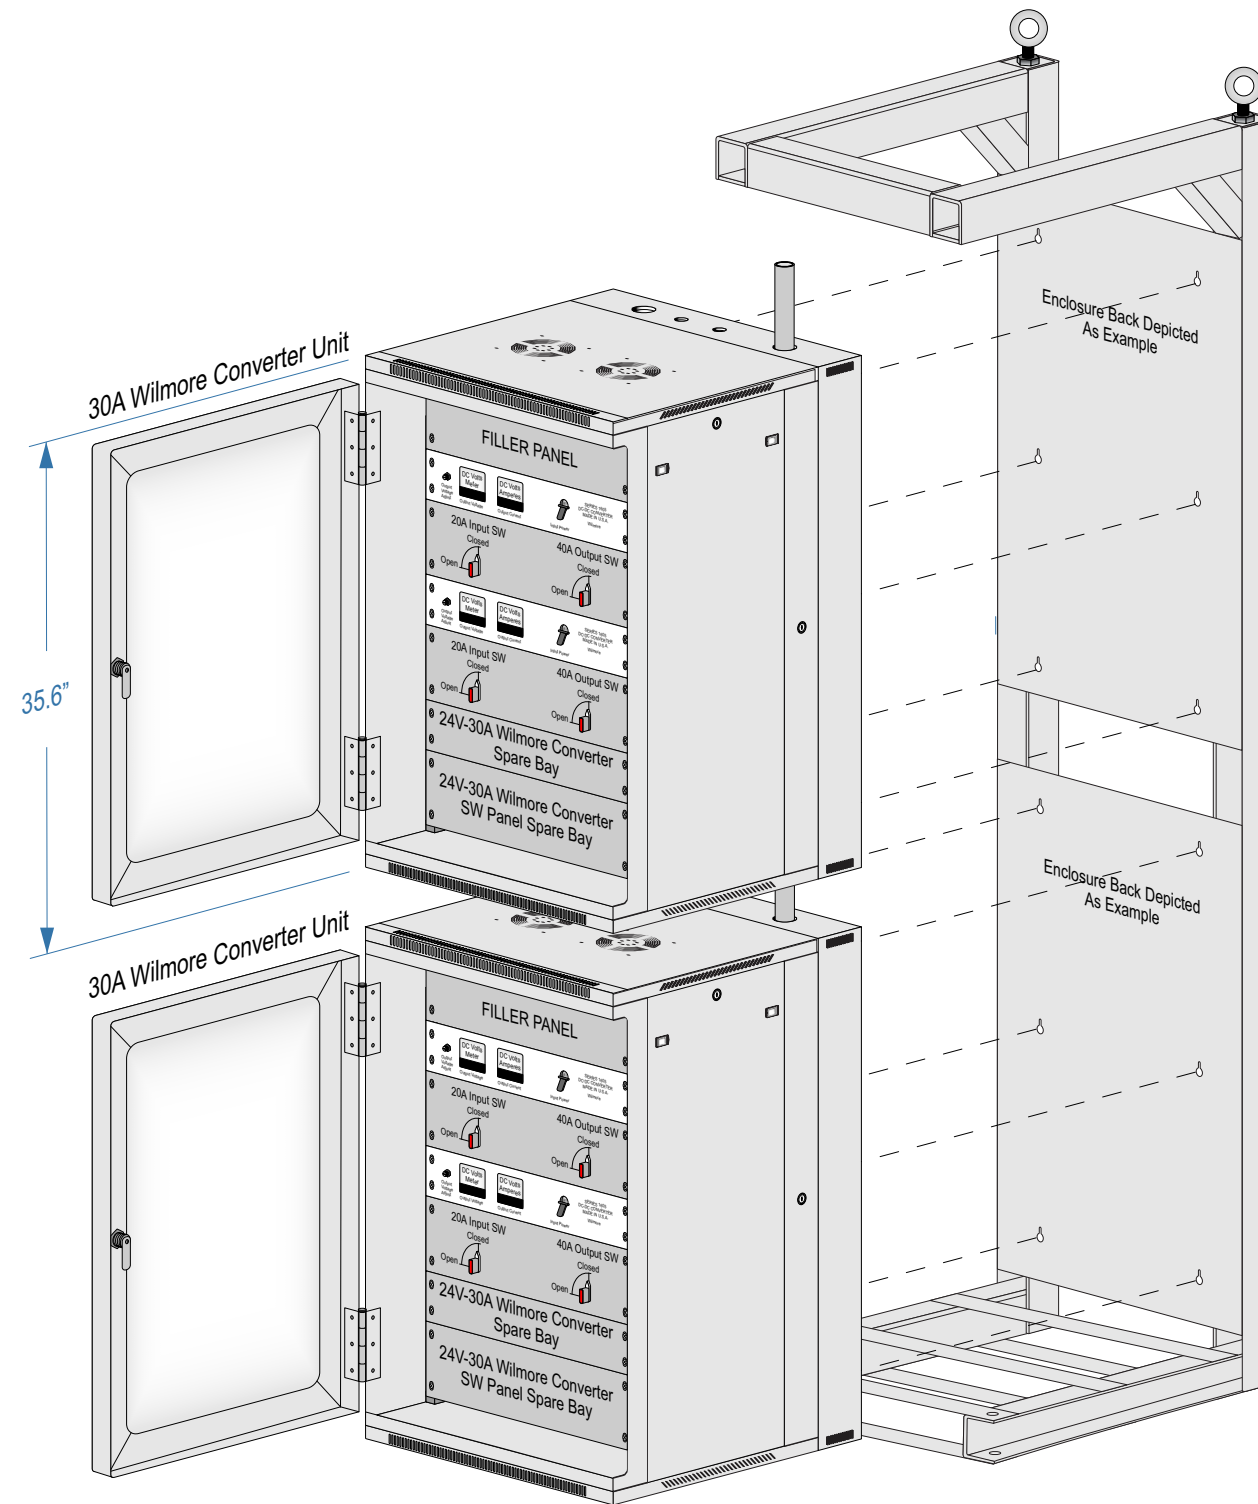

**DC/DC CONVERTERS
"C" CHANNEL RACK**

**DC/DC CONVERTERS
IN "C" CHANNEL RACK**

REVISIONS	

**FRONT VIEW
WAVENET ENCLOSURE DIMENSIONS**

STANDBY ENERGY
14134 CASTOR ST.
TOMBALL, TX 77375

CUSTOM CONVERTER RACK

Rack Mount 30/30 & 30/30 24V DC/DC Converters

DRAWING #

SCALE:

NTS

B.R.V

SHEET:

1 of 1